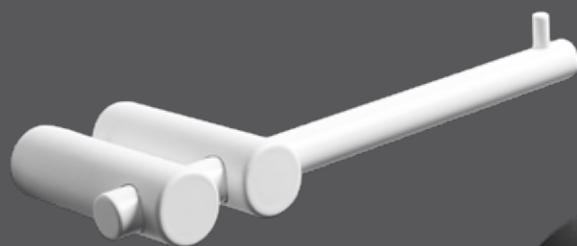

MOR010/B
PORTA SALVIETTE
TOWER HOLDER
17 x 6,5 cm