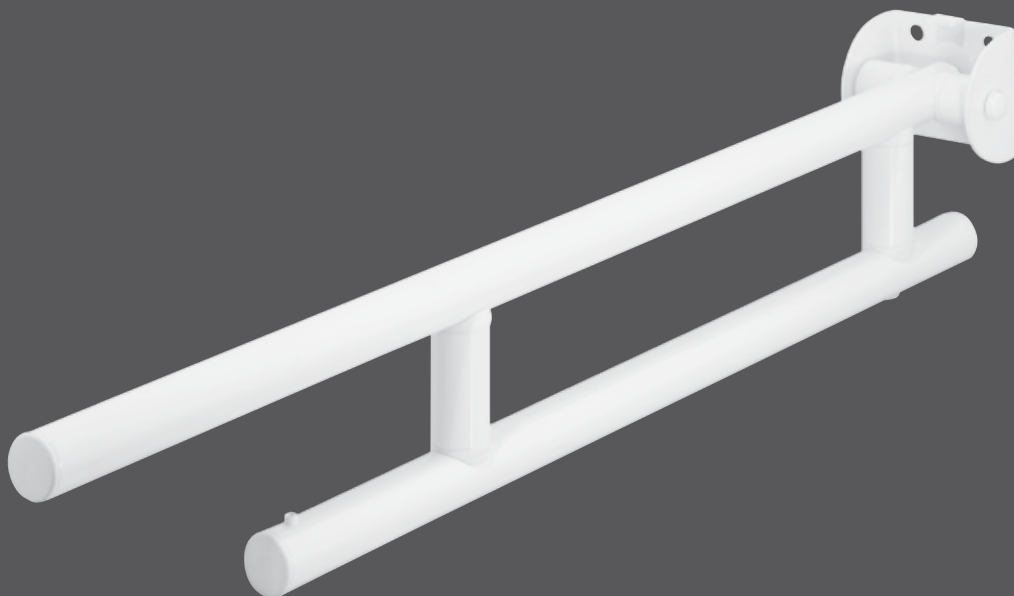

961/A
 CESTINO A PARETE
 WALL BASKET
 30 x 16 x 45 H cm

930/A-30
MANIGLIA
SAFETY HANDLE
30 cm

930-30
MANIGLIA
SAFETY HANDLE
30 cm

930X-40/A
MANIGLIA
SAFETY HANDLE
40 cm

930X-40
MANIGLIA
SAFETY HANDLE
40 cm

932
MANIGLIA A 45°
45° SAFETY HANDLE
25 x 25 cm

933X-50
MANIGLIA
SAFETY HANDLE
50 x 50 cm

933X-50/A
MANIGLIA
SAFETY HANDLE
50 x 50 cm

931X-75
BARRA RIBALTABILE
FOLDING SUPPORTING BAR
75 cm

931/A-80
BARRA RIBALTABILE CON PORTA ROTOLO
FOLDING SUPPORT BAR
80 cm