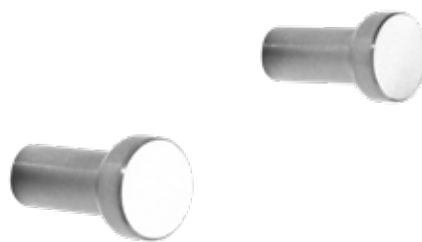

MOR040/AS-AC302/B.AS
DISPENSER SAPONE
SOAP DISPENSER
Ø 9 x 10 x 18 cm

MOR040/AS-AC302/N.AS
DISPENSER SAPONE
SOAP DISPENSER
Ø 9 x 10 x 18 cm

MORSE

MOR020/A
PORTA ACCAPPATOIO
ROBE HOOK
Ø 2 x 3 cm

MOR020/AS
PORTA ACCAPPATOIO
ROBE HOOK
Ø 2 x 3 cm