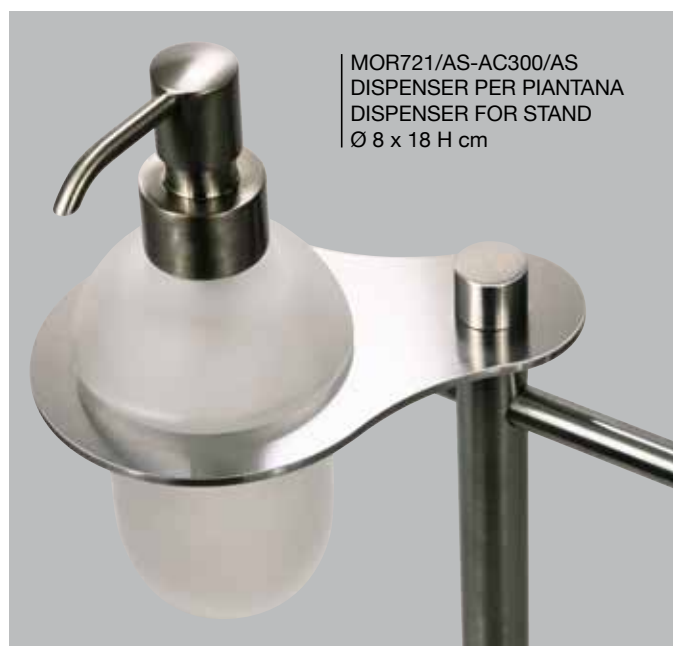

MOR721/AS-AC302/N.AS
PIANTANA CON PORTA ROTOLO, SCOPINO E DISPENSER
TOILET PAPER, BRUSH AND DISPENSER HOLDER STAND
17 x 22 x 72 H cm