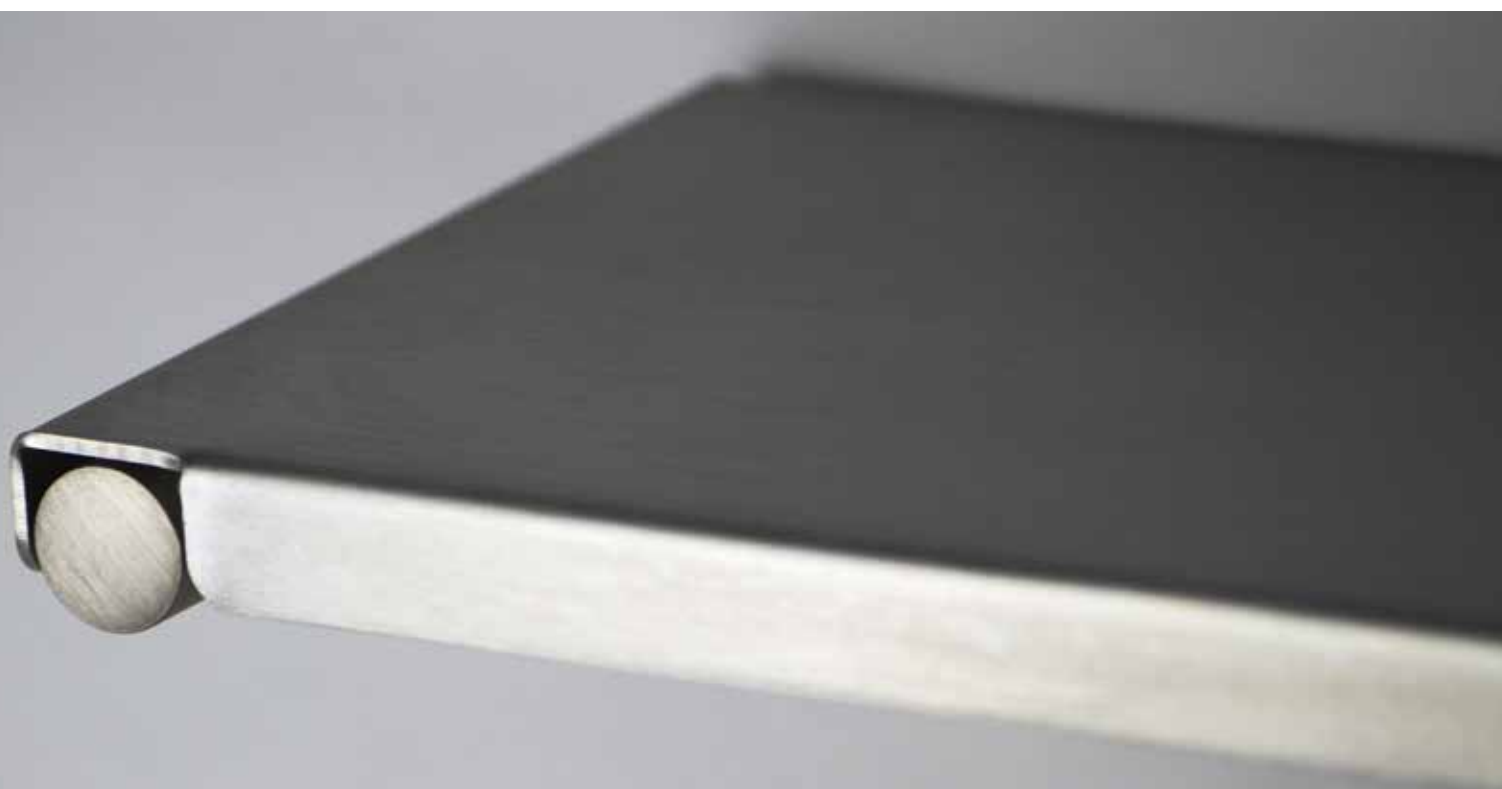

MOR070/AS
MENSOLA
SHELF
59 x 12 x 2 H cm

MOR720/AS
PIANTANA PORTA SALVIETTE
TOWELS HOLDER STAND
20 x 20 x 82 H cm

MOR721/AS
PIANTANA CON PORTA ROTOLO E SCOPINO
TOILET PAPER AND BRUSH HOLDER STAND
17 x 22 x 72 H cm