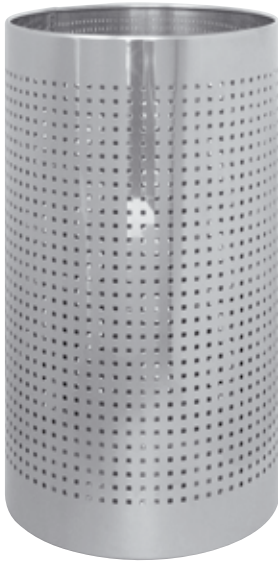

303/AFQ
ACCIAIO INOX /
STAINLESS STEEL